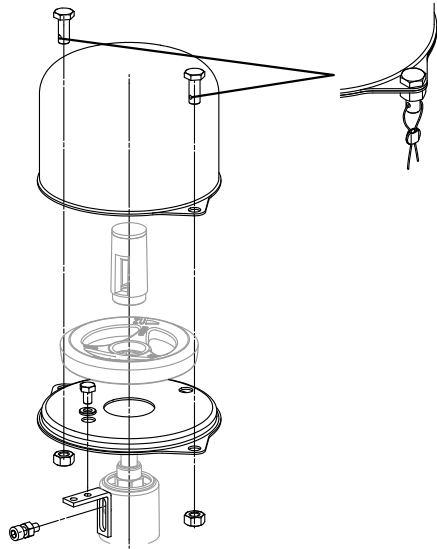

Mat.-Nr. 48014082 BGR 6 - 170/49

BOA-Compact	DN 100
BOA-Compact EKB	DN 100
BOA-Control IMS	DN 100
BOA-SuperCompact	DN 100
BOA-W 2015	DN 100

Mat.-Nr. 48014088 BGR 12 - 340/97

BOA-Compact	DN 200
BOA-Compact EKB	DN 200
BOA-Control IMS	DN 200
BOA-SuperCompact	DN 200
BOA-W 2015	DN 200

Montageanleitung - Assembly Instructions

BOA-Compact
 BOA-Compact EKB
 BOA-Control IMS
 BOA-SuperCompact
 BOA-H EN-GJL-250
 BOA-W 2015

BOA-H EN-GJS-400-18-LT
 DN 15-40

BOA-H EN-GJS-400-18-LT
 DN 50-150

Technische Änderungen vorbehalten - Subject to technical modification without prior notice