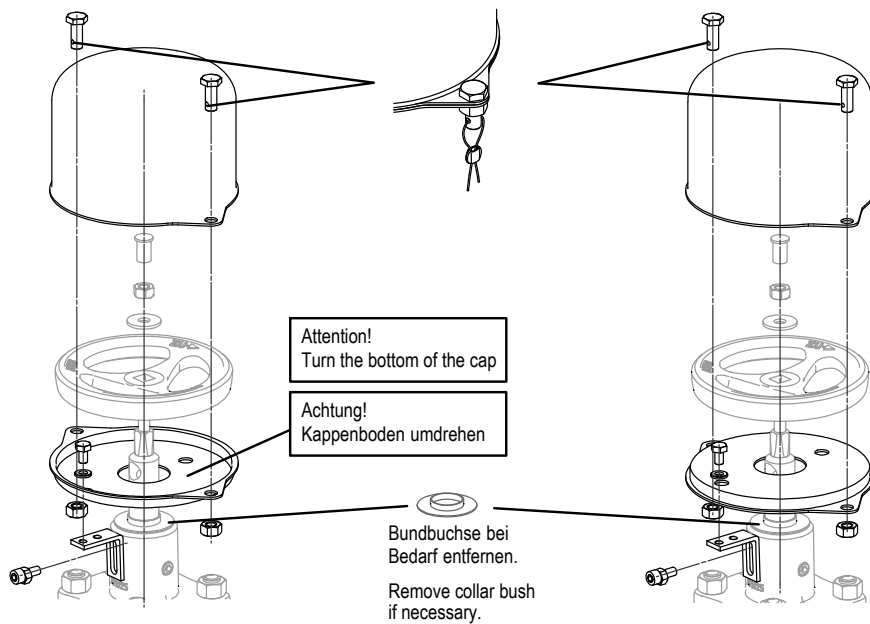

Mat.-Nr. 48014082 BGR 6 - 170/49

BOA-Compact	DN 100
BOA-Compact EKB	DN 100
BOA-Control IMS	DN 100
BOA-SuperCompact	DN 100
BOA-W 2015	DN 100

Mat.-Nr. 48014088 BGR 12 - 340/97

BOA-Compact	DN 200
BOA-Compact EKB	DN 200
BOA-Control IMS	DN 200
BOA-SuperCompact	DN 200
BOA-W 2015	DN 200

Montageanleitung - Assembly Instructions

BOA-Compact
 BOA-Compact EKB
 BOA-Control IMS
 BOA-SuperCompact
 BOA-H EN-GJL-250
 BOA-W 2015

BOA-H EN-GJS-400-18-LT
 DN 15-40

BOA-H EN-GJS-400-18-LT
 DN 50-150

Technische Änderungen vorbehalten - Subject to technical modification without prior notice